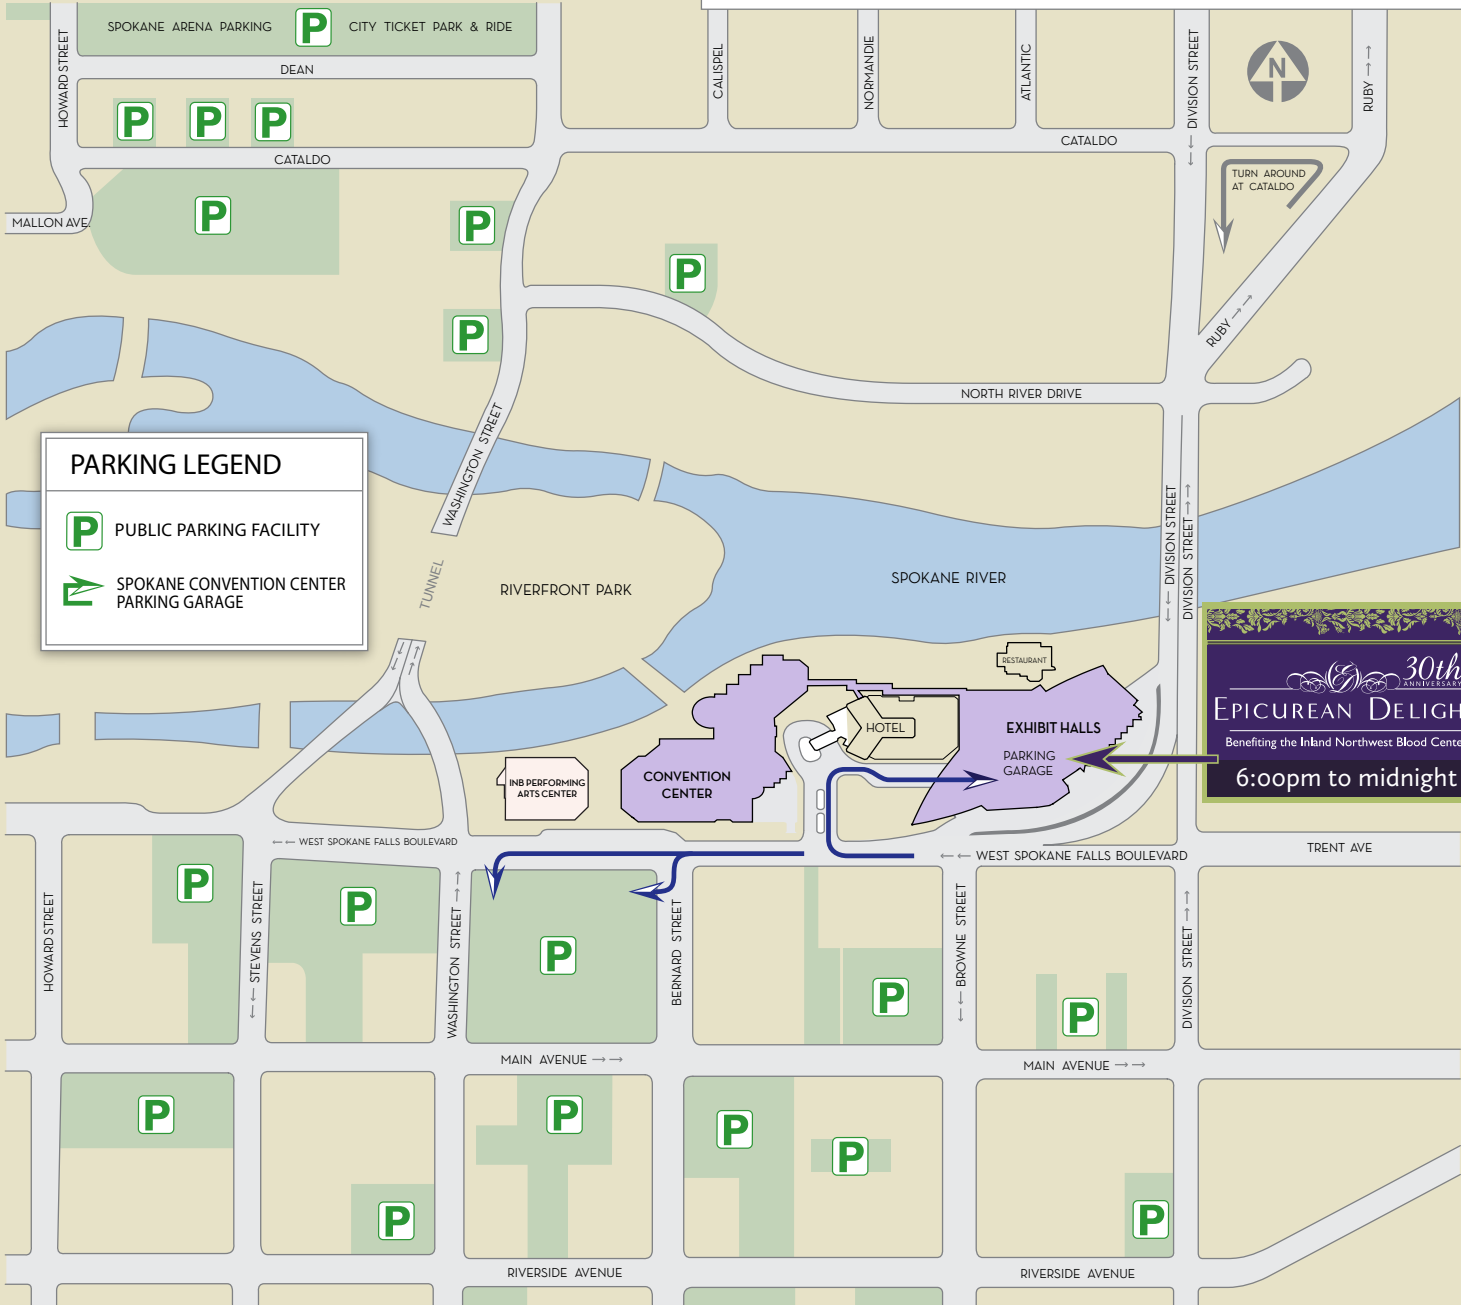

# SPOKANE CONVENTION CENTER

## DIRECTIONS TO CONVENTION CENTER PARKING

**SOUTHBOUND TRAFFIC FROM HIGHWAY 2 & 395 (DIVISION ST.)**  
 Follow Division St. toward Downtown Spokane. Stay in the far right Lane as you cross the bridge, Division St. turns into onto Spokane Falls Blvd. After the light, turn right onto Spokane Falls Court to access the Convention Center Parking Garage or continue straight one block to access the INB PAC parking lot.

## SPOKANE CONVENTION CENTER DIRECTIONS

From I-90 take Division St. (Newport/Colville) Exit 281. Off ramp turns into northbound Division St. Continue north to Spokane Falls Boulevard, turn left onto Spokane Falls Boulevard. After the light, turn right onto Spokane Falls Court to access the Convention Center Parking Garage or continue straight one block to access the INB PAC parking lot.